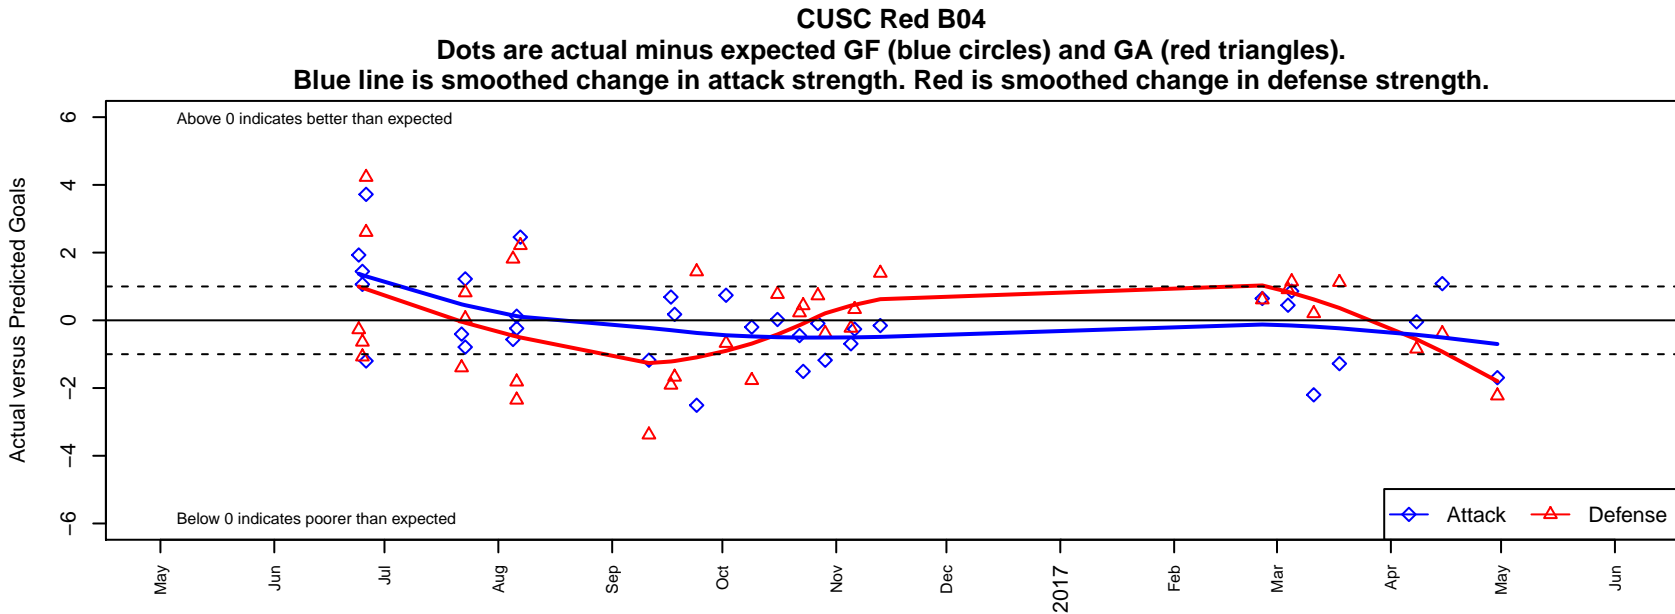

## CUSC Red B04

Clackamas United SC  
 Clackamas, OR  
 B04 total strength=830  
 attack=1.93 defense=0.64  
 fall league = PTT B04 Div 1 Green  
 spr league = Spr OYS B04 Div 1 White  
 notes= Ramos 2016

**attack and defense variance (black dot)  
relative to other teams  
and top 10 in region**

**attack and defense rating  
relative to others at age  
and all opponents in last 13 months**

**Performance relative to 13 month average**