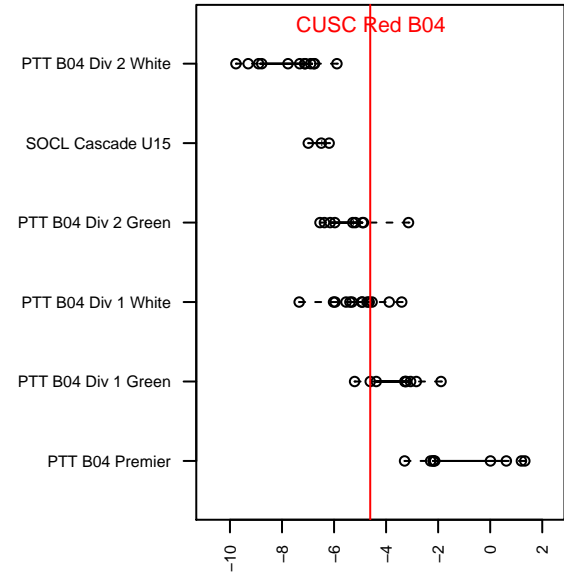

## CUSC Red B04

Clackamas United SC  
 Clackamas, OR  
 B04 total strength=830  
 attack=1.93 defense=0.64  
 fall league = PTT B04 Div 1 Green  
 spr league = Spr OYS B04 Div 1 White  
 notes= Ramos 2016

alt names used:  
 CUSC Ramos B04  
 Clackamas United SC 04B  
 CUSC 04B Red Ramos  
 CUSC 04 RAMOS – SCRAPPERS (OR)  
 CUSC 04B Red Ramos  
 CUSC 04B Red Ramos

Venues played:  
 2016 Clash At the Border Div 2 Gold/Silver U13  
 2016 Oswego Nike Cup Gold/Silver U13  
 2016 Mt Hood Challenge U13 Gold  
 2016 PTT B04 Division 1 Green  
 2016 OYS Presidents Cup B04  
 2016 Spr OYS B04 Division 1 White

**attack and defense variance (black dot)  
relative to other teams  
and top 10 in region**

**attack and defense rating  
relative to others at age  
and all opponents in last 13 months**

**Performance relative to 13 month average**