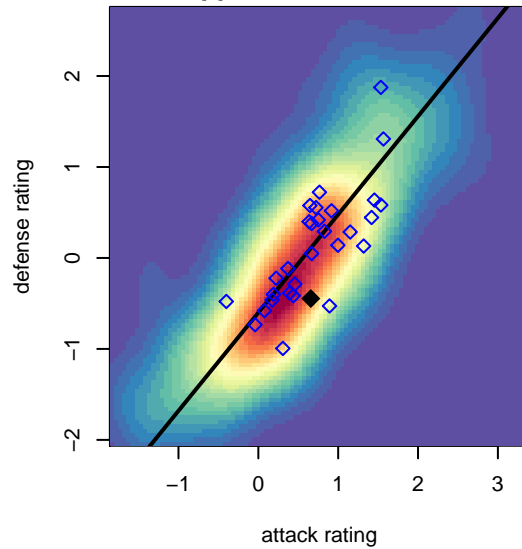

## CUSC Red B04

Clackamas United SC  
 Clackamas, OR  
 B04 total strength=830  
 attack=1.93 defense=0.64  
 fall league = PTT B04 Div 1 Green  
 spr league = Spr OYS B04 Div 1 White  
 notes= Ramos 2016

alt names used:  
 CUSC Ramos B04  
 Clackamas United SC 04B  
 CUSC 04B Red Ramos  
 CUSC 04 RAMOS – SCRAPPERS (OR)  
 CUSC 04B Red Ramos  
 CUSC 04B Red Ramos

Venues played:  
 2016 Clash At the Border Div 2 Gold/Silver U13  
 2016 Oswego Nike Cup Gold/Silver U13  
 2016 Mt Hood Challenge U13 Gold  
 2016 PTT B04 Division 1 Green  
 2016 OYS Presidents Cup B04  
 2016 Spr OYS B04 Division 1 White

**attack and defense variance (black dot)  
relative to other teams  
and top 10 in region**

**attack and defense rating  
relative to others at age  
and all opponents in last 13 months**

**Performance relative to 13 month average**