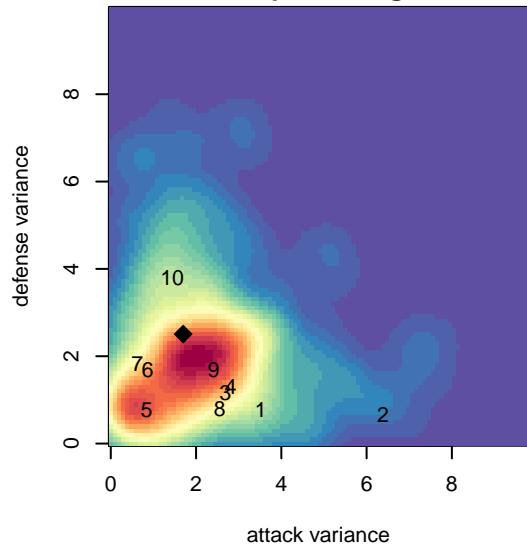

## CUSC Red B04

Clackamas United SC  
 Clackamas, OR  
 B04 total strength=830  
 attack=1.93 defense=0.64  
 fall league = PTT B04 Div 1 Green  
 spr league = Spr OYS B04 Div 1 White  
 notes= Ramos 2016

**attack and defense variance (black dot)  
relative to other teams  
and top 10 in region**

**attack and defense rating  
relative to others at age  
and all opponents in last 13 months**

**Performance relative to 13 month average**